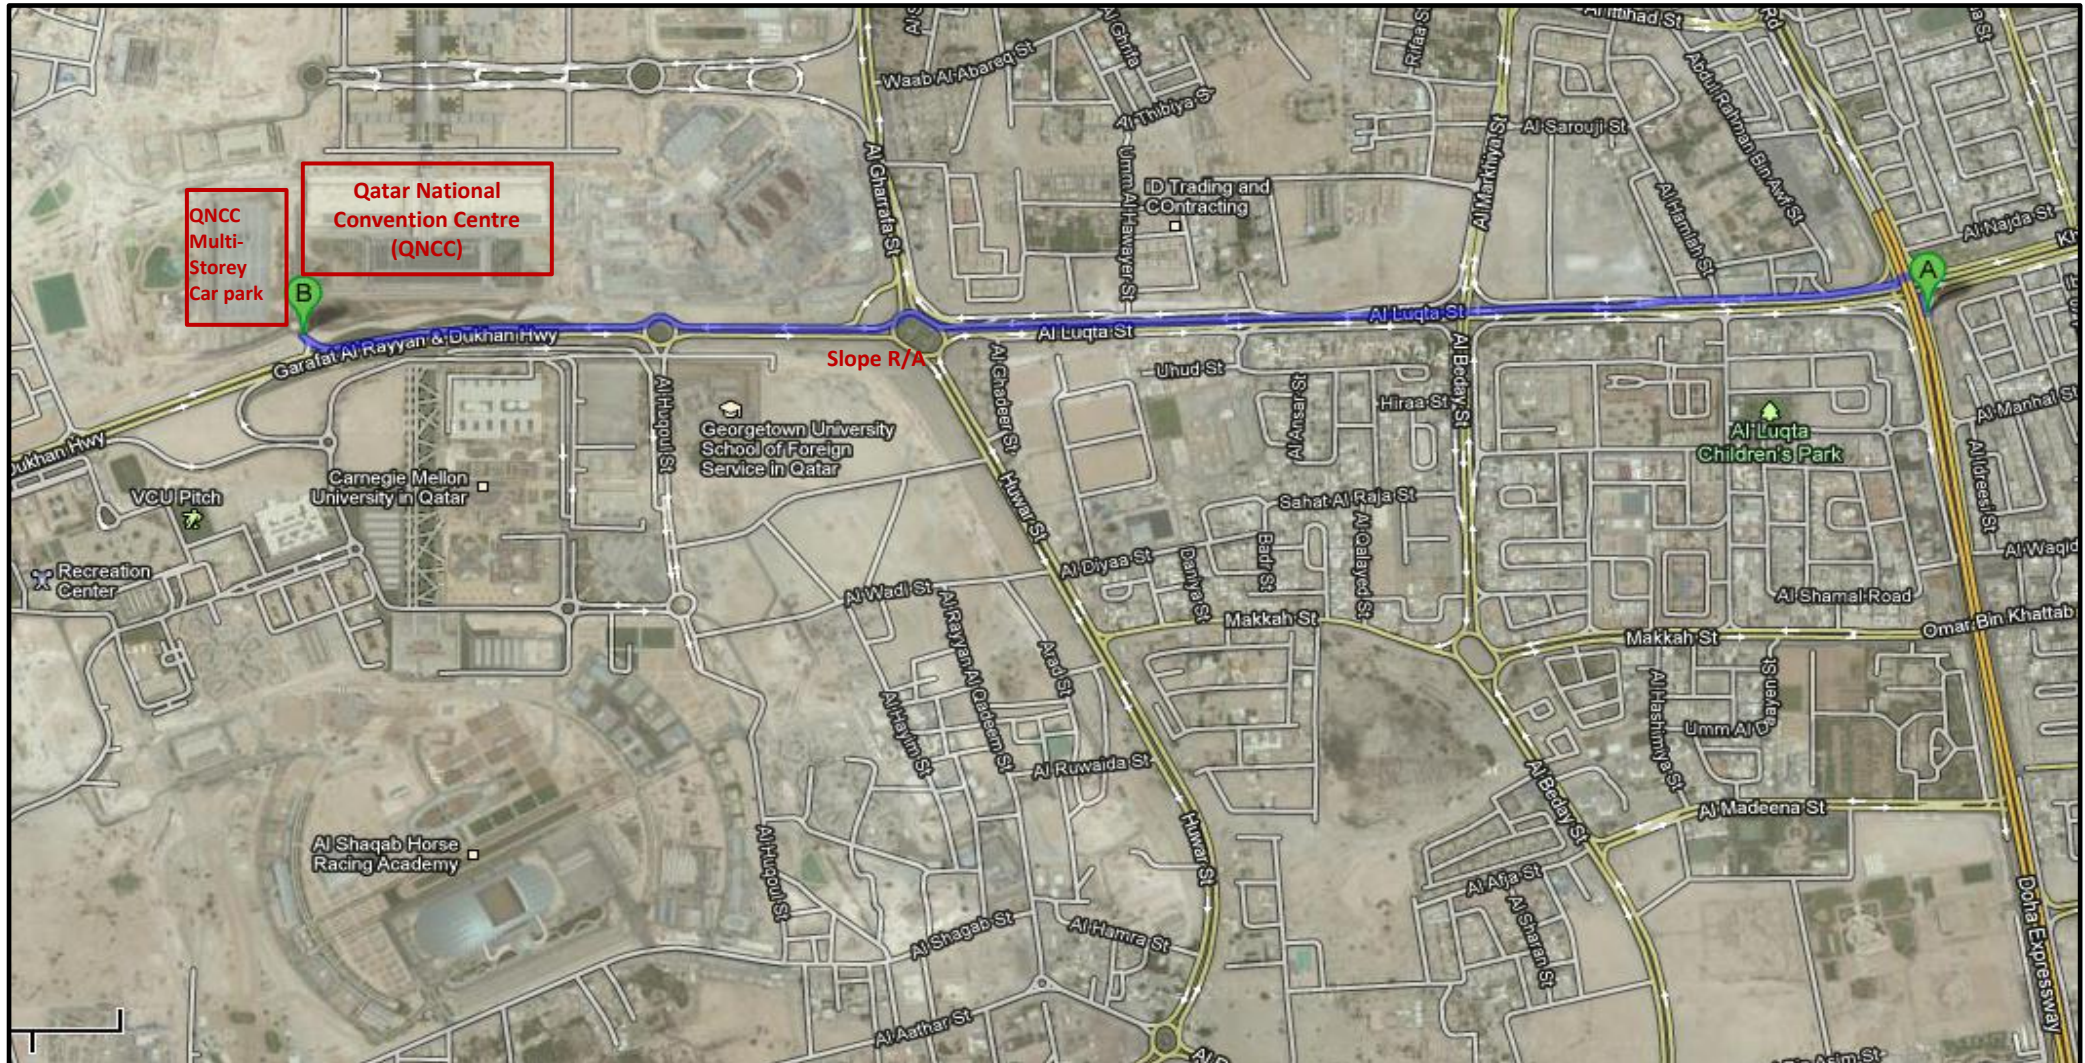

DIRECTION TO QATAR NATIONAL CONVENTION CENTRE (QNCC)

1. Head west on Al Luqta Street ("A" in above diagram)
2. At the Slope R/A, take 2nd exit onto Garafat Al Rayyan & Dukhan Highway
3. Go through another smaller R/A
4. Drive past QNCC main building and take next slight right ("B" in above diagram)
5. Take 2nd exit again through another small R/A to the main car park building and enter using 2nd car park entrance (1st entrance is for buses only)

DIRECTION TO MULTI STOREY CARPARK AND PICK-UP/DROP OFF POINTS

Map

مركز قطر الوطني للمؤتمرات
Qatar National Convention Centre
Member of Qatar Foundation

DIRECTION

- Entrance 1: To PUBLIC & VIP pick-up/drop-off →
- Entrance 2: To VIP pick-up/drop-off on Level 1 →
- Entrance 3: To PUBLIC pick-up/drop-off on Ground level →