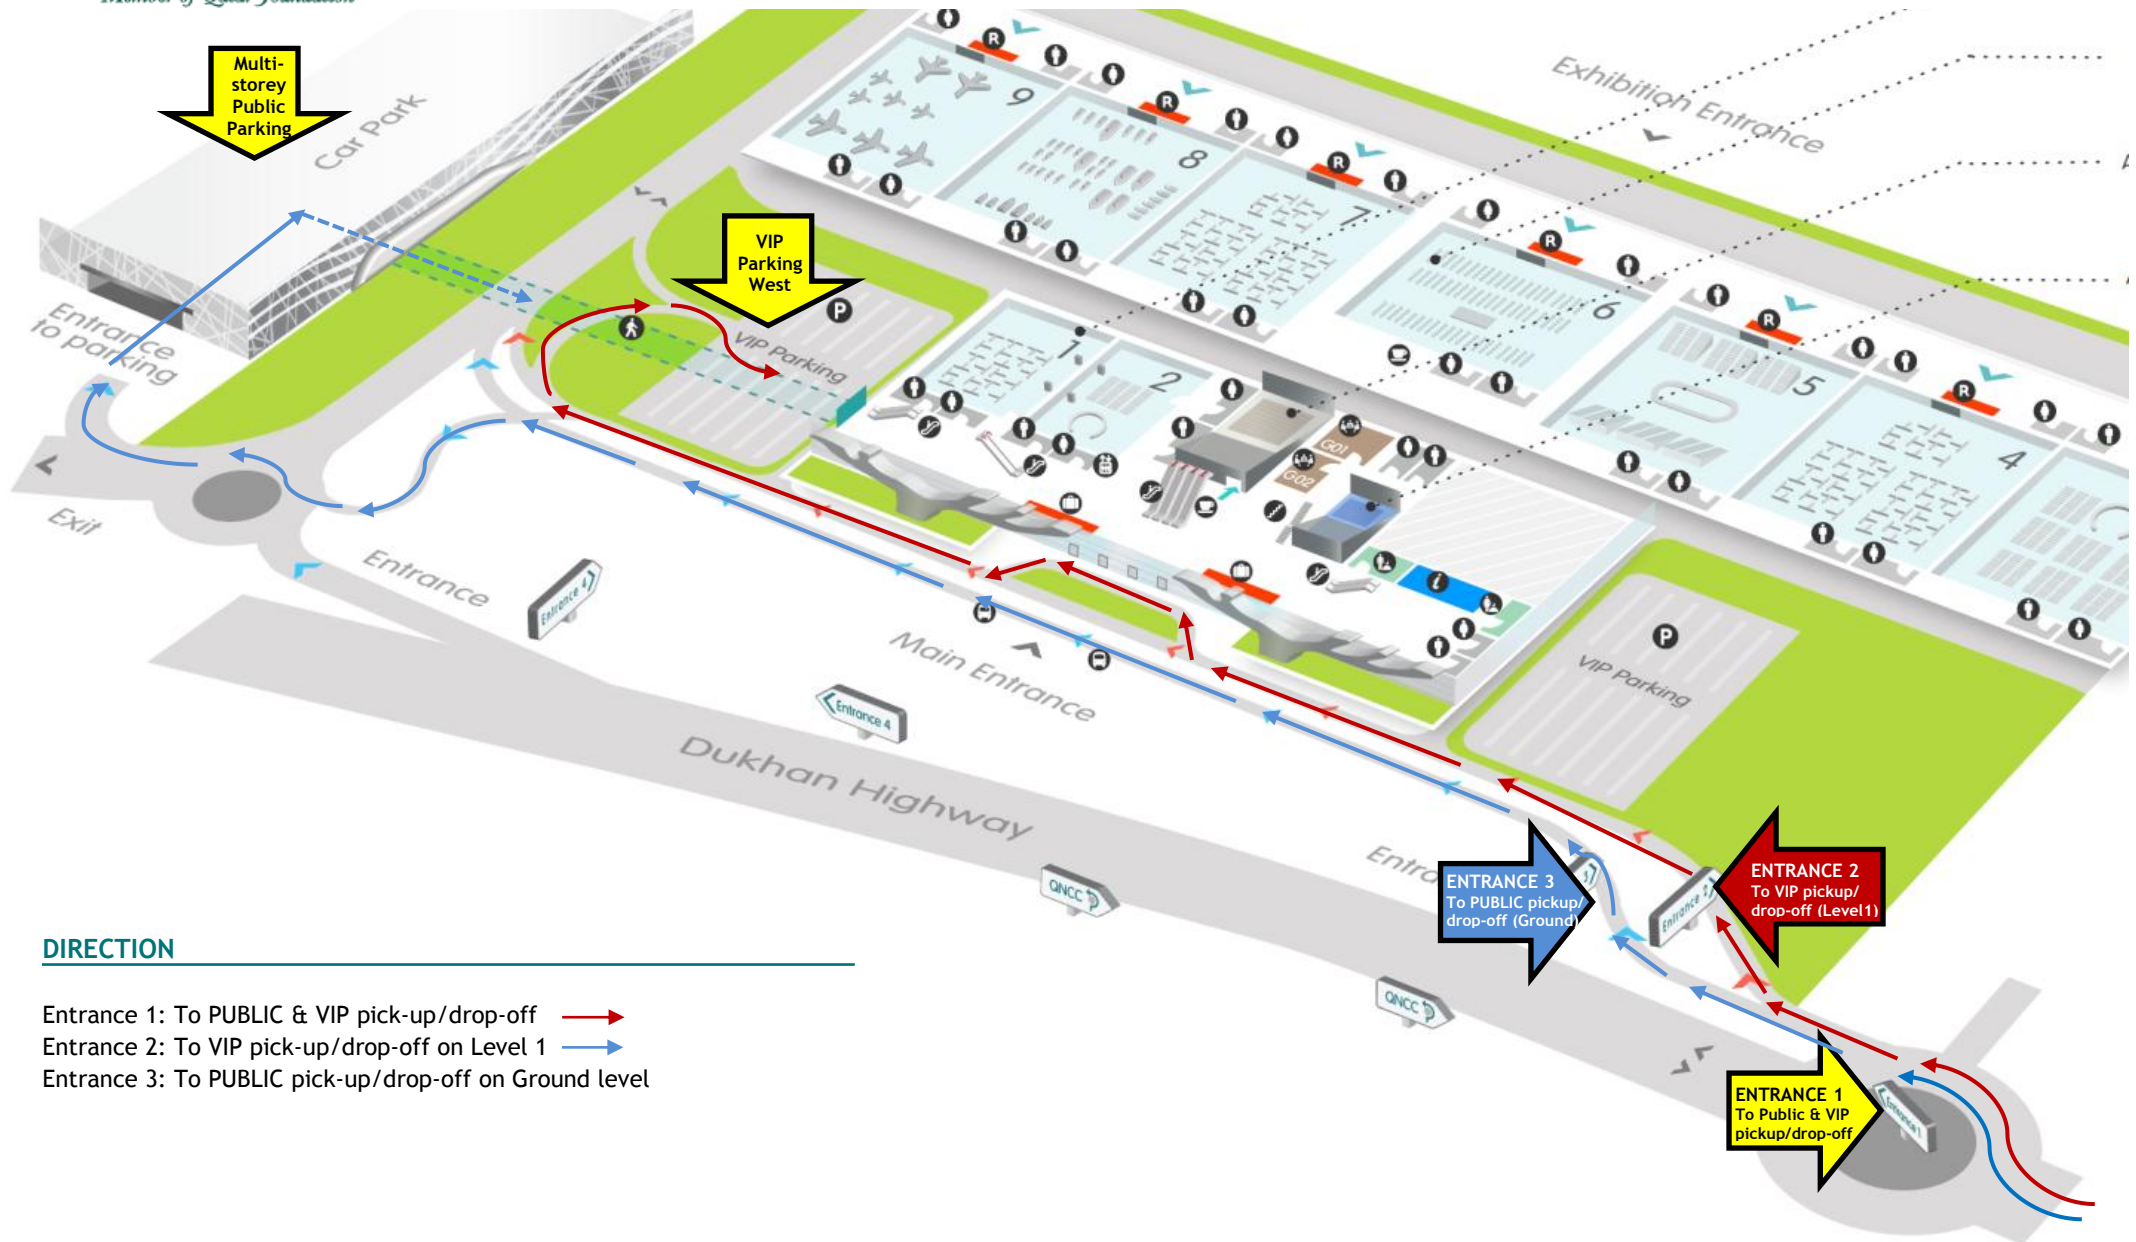

DIRECTION TO QATAR NATIONAL CONVENTION CENTRE (QNCC)

1. Head west on Al Luqta Street ("A" in above diagram)
2. At the Slope R/A, take 2nd exit onto Garafat Al Rayyan & Dukhan Highway
3. Go through another smaller R/A
4. Drive past QNCC main building and take next slight right ("B" in above diagram)
5. Take 2nd exit again through another small R/A to the main car park building and enter using 2nd car park entrance (1st entrance is for buses only)

DIRECTION TO MULTI STOREY CARPARK AND PICK-UP/DROP OFF POINTS

Map

مركز قطر الوطني للمؤتمرات
Qatar National Convention Centre
Member of Qatar Foundation

DIRECTION

- Entrance 1: To PUBLIC & VIP pick-up/drop-off →
- Entrance 2: To VIP pick-up/drop-off on Level 1 →
- Entrance 3: To PUBLIC pick-up/drop-off on Ground level →